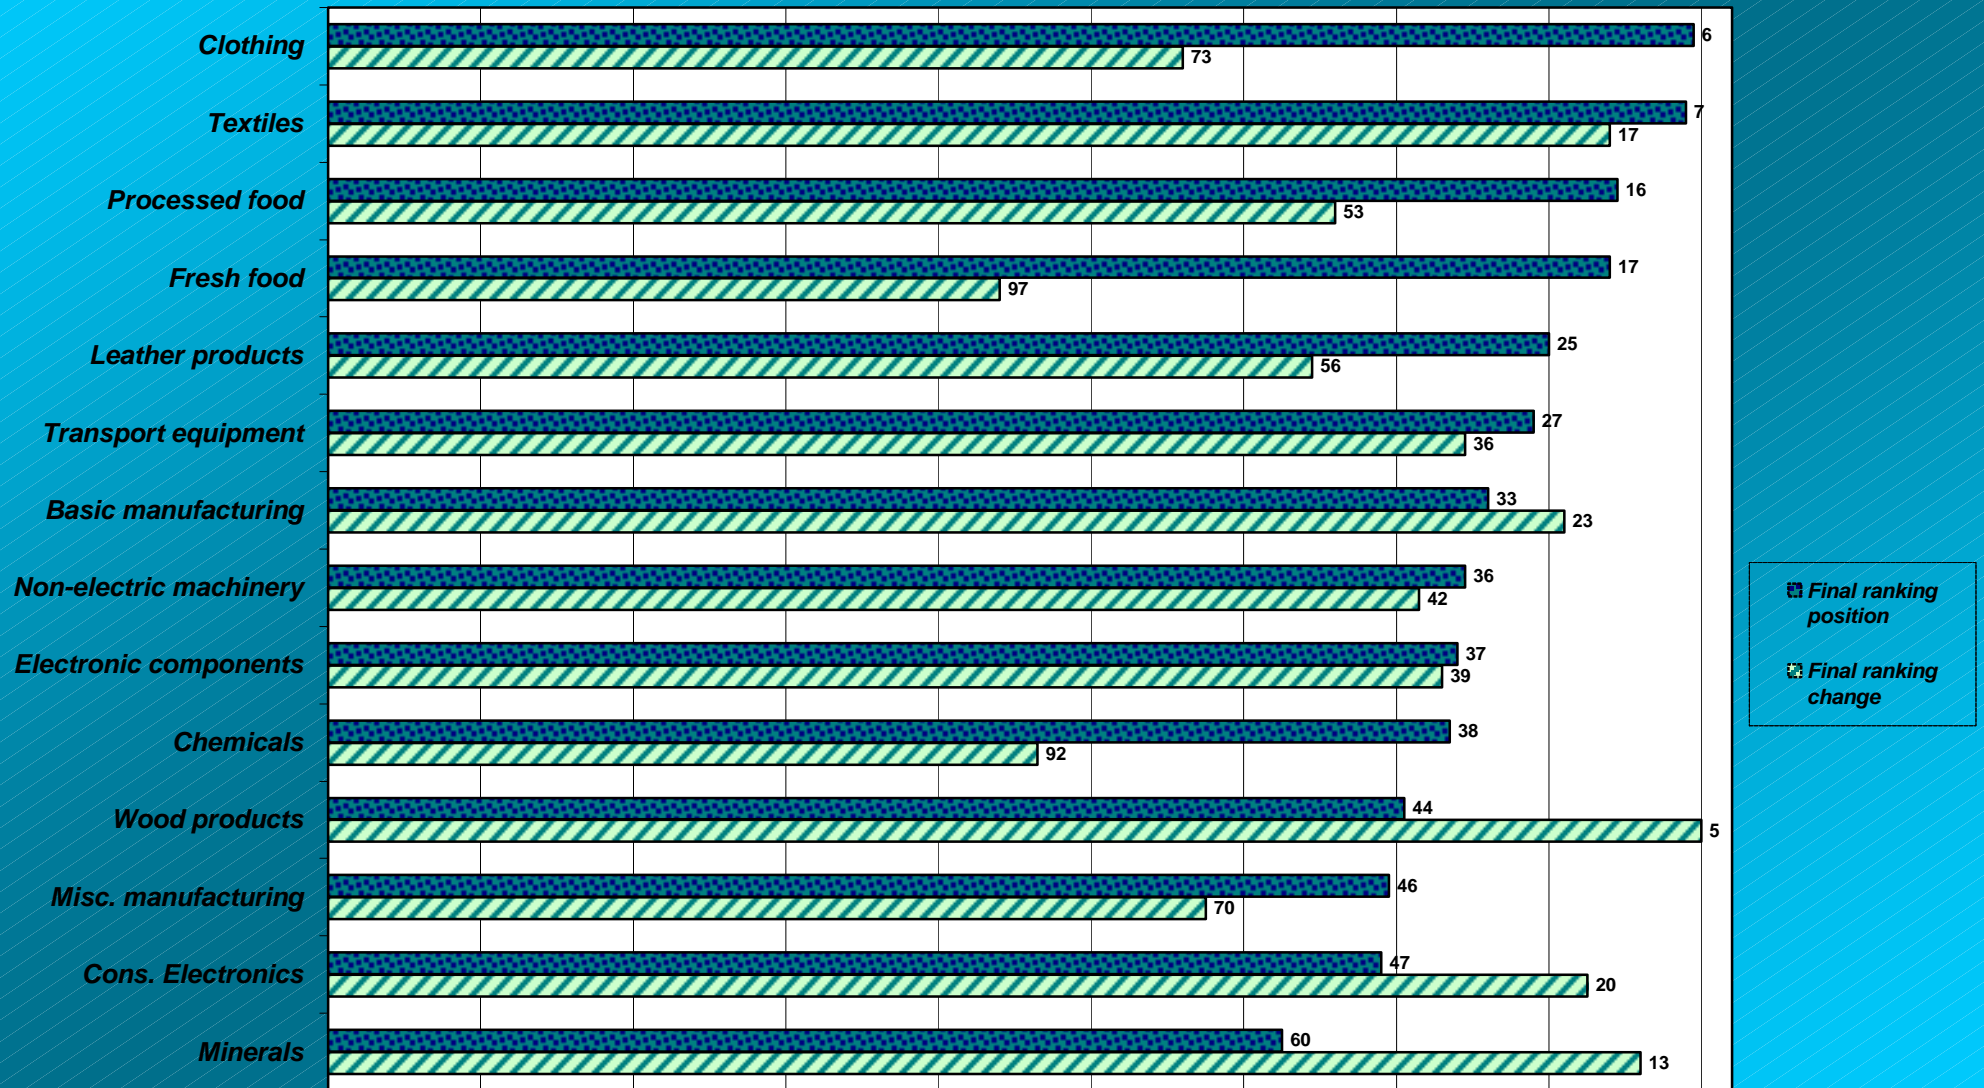

## Trade Performance Index: TURKEY

Source: ITC 2000

Trade performance